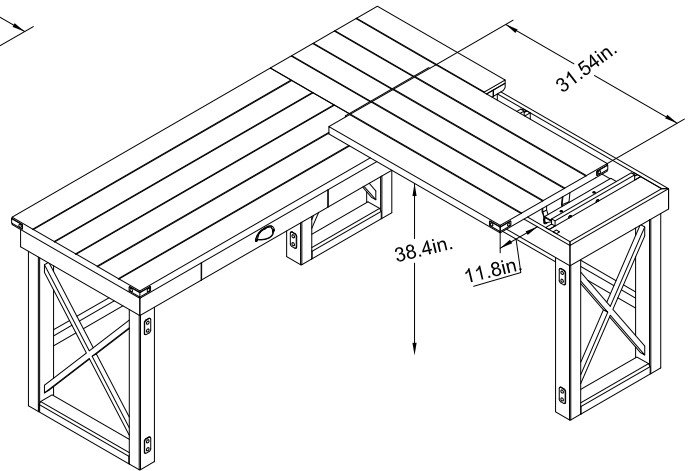

# L Shaped Desk with Lift Top

Model Number: 9552096COM  
Finish: Rustic Gray

OVERALL PRODUCT SIZE(in inches)

TV Stand:67.125"(W)\*55.125"(D)\*30"(H)

Weight: 59 Kgs

## MAXIMUM WEIGHT CAPACITIES