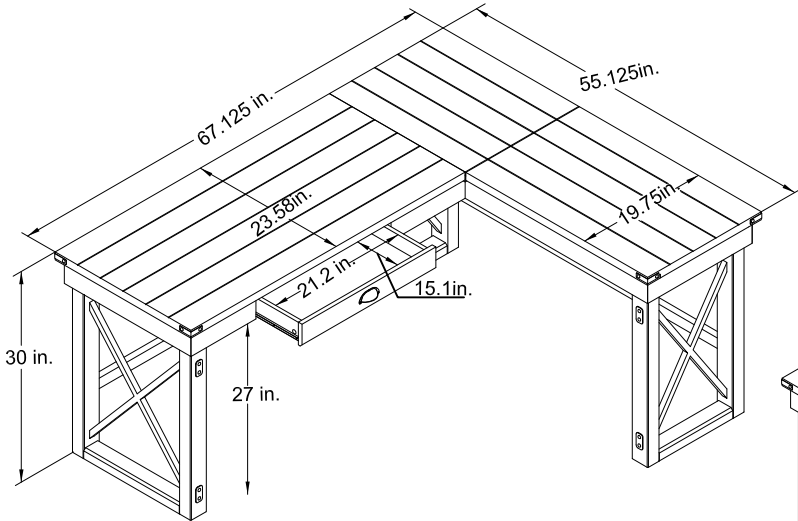

# L Shaped Desk with Lift Top

Model Number: 9552096COM  
Finish: Rustic Gray

OVERALL PRODUCT SIZE(in inches)

TV Stand:67.125"(W)\*55.125"(D)\*30"(H)

Weight: 59 Kgs

## MAXIMUM WEIGHT CAPACITIES